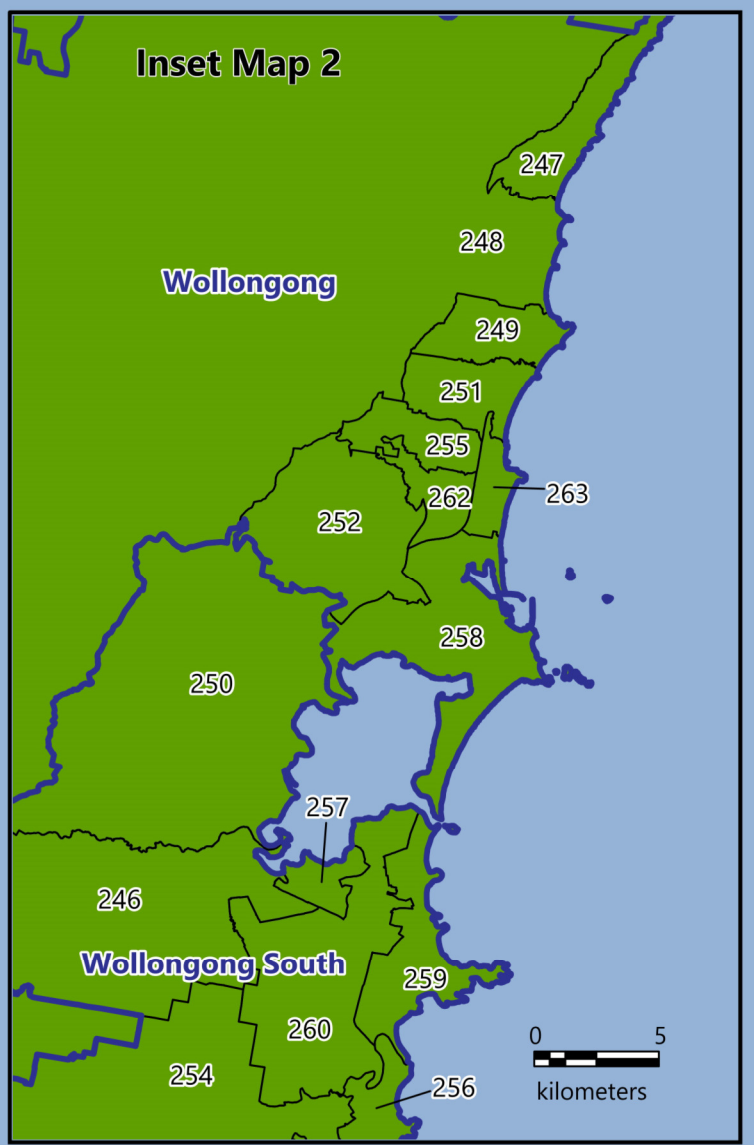

Wollongong Region of the Anglican Diocese of Sydney Showing Parishes and Mission Areas

Regions of the Anglican Diocese of Sydney

- Wollongong
- Northern
- South Sydney
- South Western
- Western Sydney
- Parish boundary
- Mission Area
- Rest of NSW

Parish Number Key

152 Kangaroo Valley	237 Cronulla	253 Gerringong
220 Picton and Wilton	238 Engadine	254 Jamberoo
224 Wollondilly	239 Gynea	255 Keiraville
225 Moss Vale	240 Helensburgh and Stanwell Park	256 Kiama
226 Berry	241 Jannali	257 Oak Flats
227 Bomaderry	242 Menai	258 Port Kembla
228 Bowral	243 Miranda	259 Shellharbour
229 Culburra Beach	244 Sutherland	260 Shellharbour City Centre
230 Jervis Bay and St Georges Basin	245 Sylvania	261 Shoalhaven Heads
231 Mittagong	246 Albion Park	262 West Wollongong
232 Robertson	247 Austinmer	263 Wollongong
233 Sussex Inlet	248 Bulli	264 Nowra
234 Sutton Forest	249 Corrimal	
235 Ulladulla	250 Dapto	plus Berkeley Life Centre, Harbour Church, Hope Anglican Church, Park Rail Anglican and Soul Revival.
236 Caringbah	251 Fairy Meadow	
	252 Figtree	

Approximate parish, Mission Area and Diocesan regional boundaries were derived from a custom aggregation of Statistical Areas Level 1 (Australian Statistical Geography Standard Edition 3, 2021, Australian Bureau of Statistics).

Map prepared by Anglicare Sydney, Social Policy & Research Unit, November 2021.