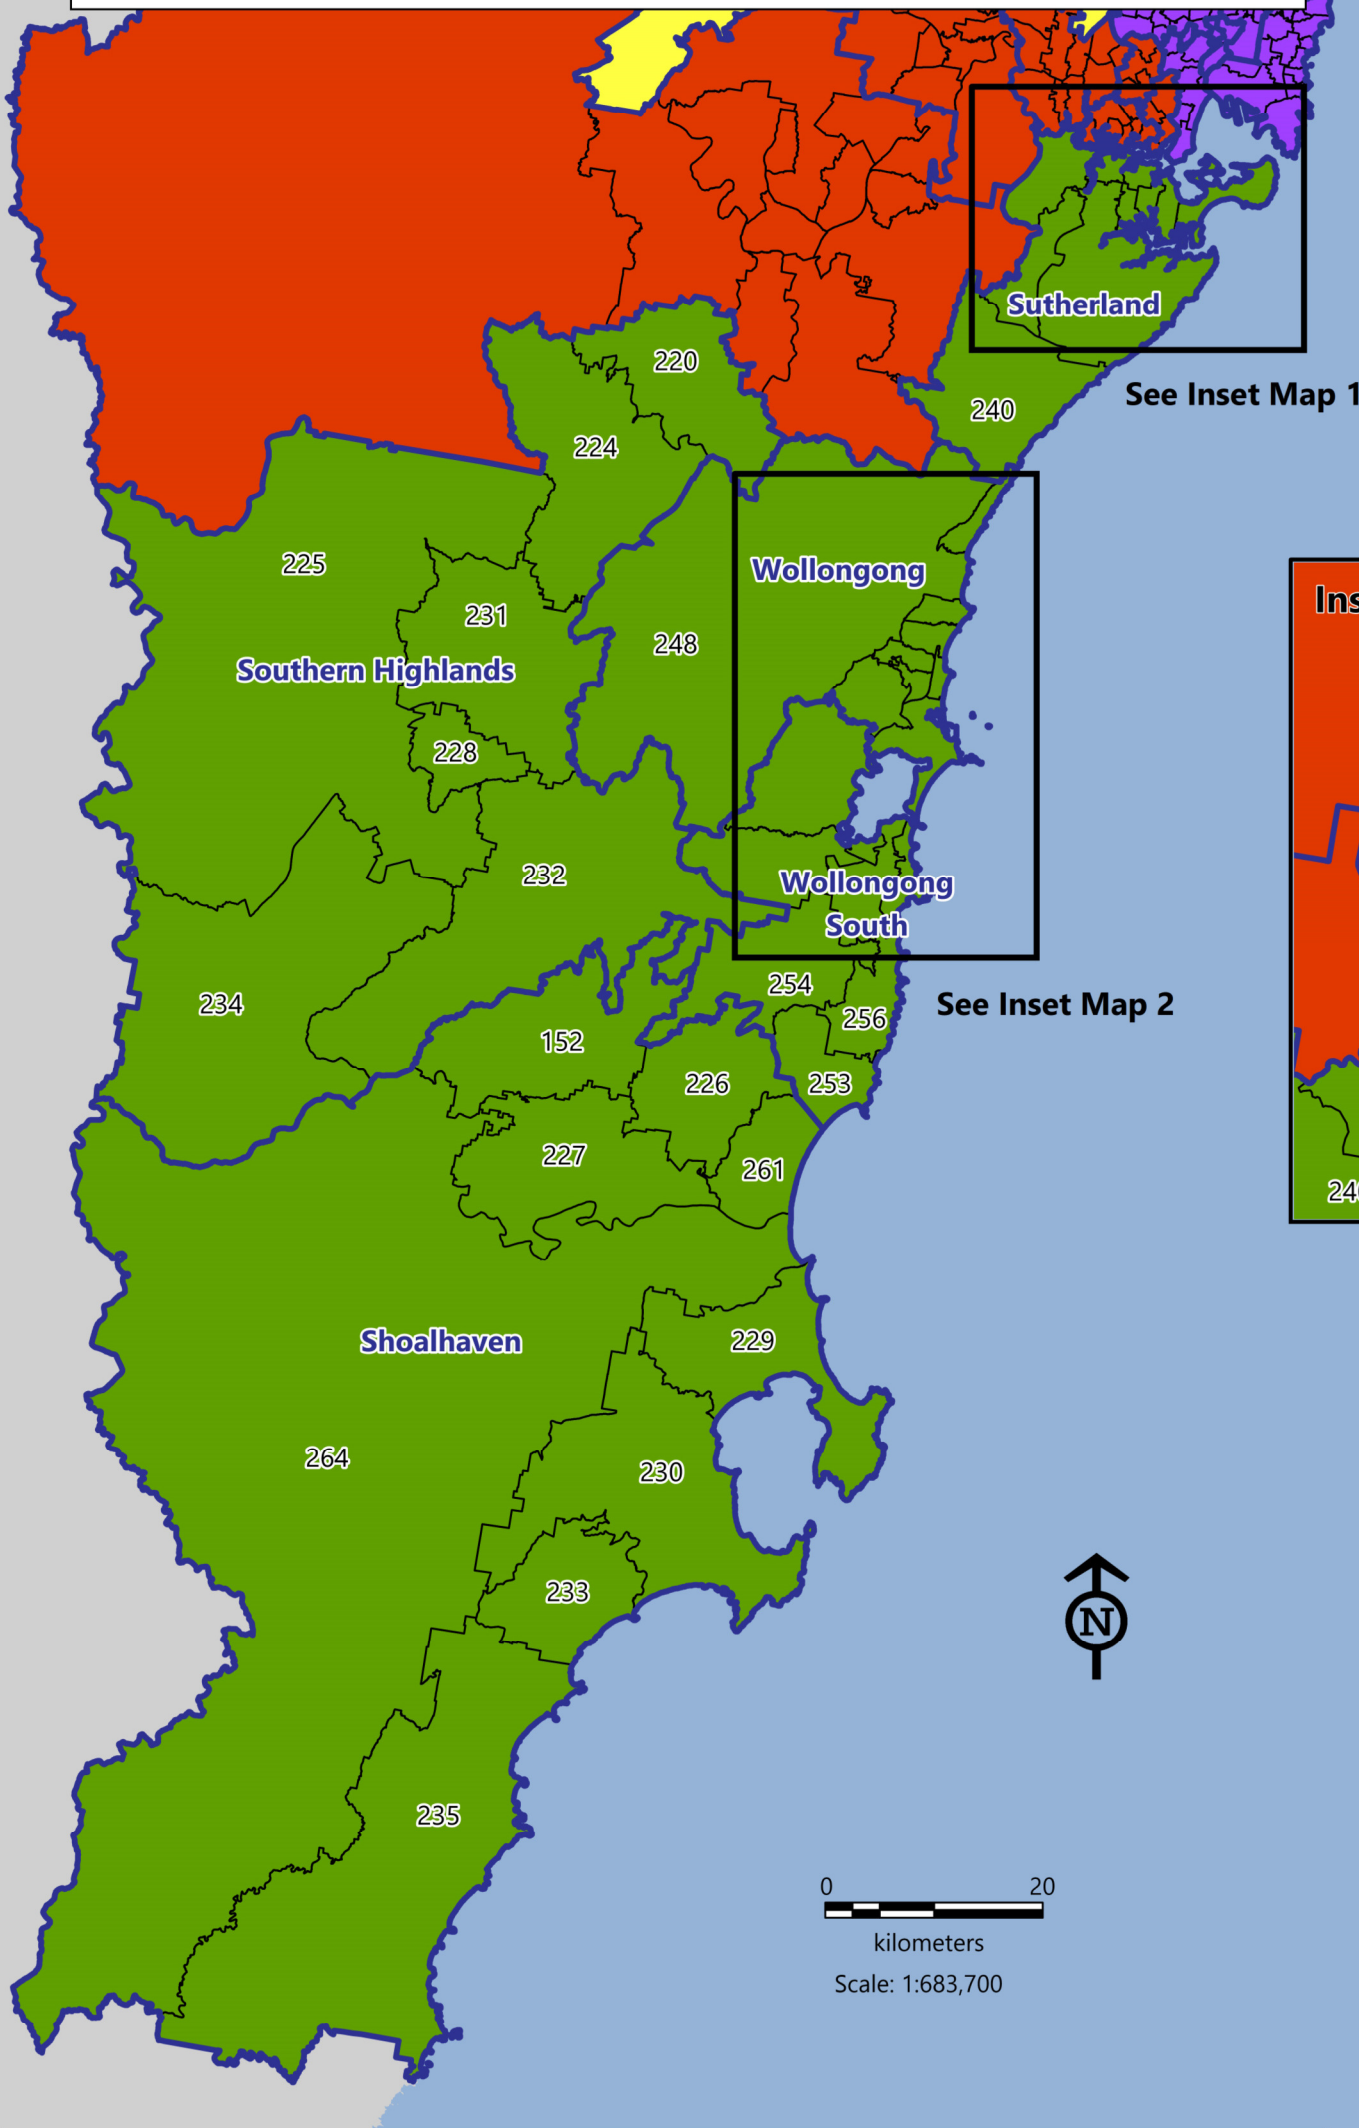

Wollongong Region of the Anglican Diocese of Sydney Showing Parishes and Mission Areas

Regions of the Anglican Diocese of Sydney

- Wollongong
- Northern
- South Sydney
- South Western
- Western Sydney
- Parish boundary
- Mission Area
- Rest of NSW

Parish Number Key

152 Kangaroo Valley	237 Cronulla	253 Gerringong
220 Picton and Wilton	238 Engadine	254 Jamberoo
224 Wollondilly	239 Gynea	255 Keiraville
225 Moss Vale	240 Helensburgh and Stanwell Park	256 Kiama
226 Berry	241 Jannali	257 Oak Flats
227 Bomaderry	242 Menai	258 Port Kembla
228 Bowral	243 Miranda	259 Shellharbour
229 Culburra Beach	244 Sutherland	260 Shellharbour City Centre
230 Jervis Bay and St Georges Basin	245 Sylvania	261 Shoalhaven Heads
231 Mittagong	246 Albion Park	262 West Wollongong
232 Robertson	247 Austinmer	263 Wollongong
233 Sussex Inlet	248 Bulli	264 Nowra
234 Sutton Forest	249 Corrimal	
235 Ulladulla	250 Dapto	plus Berkeley Life Centre, Harbour Church, Hope Anglican Church, Park Rail Anglican and Soul Revival.
236 Caringbah	251 Fairy Meadow	
	252 Figtree	

Approximate parish, Mission Area and Diocesan regional boundaries were derived from a custom aggregation of Statistical Areas Level 1 (Australian Statistical Geography Standard Edition 3, 2021, Australian Bureau of Statistics).

Map prepared by Anglicare Sydney, Social Policy & Research Unit, November 2021.