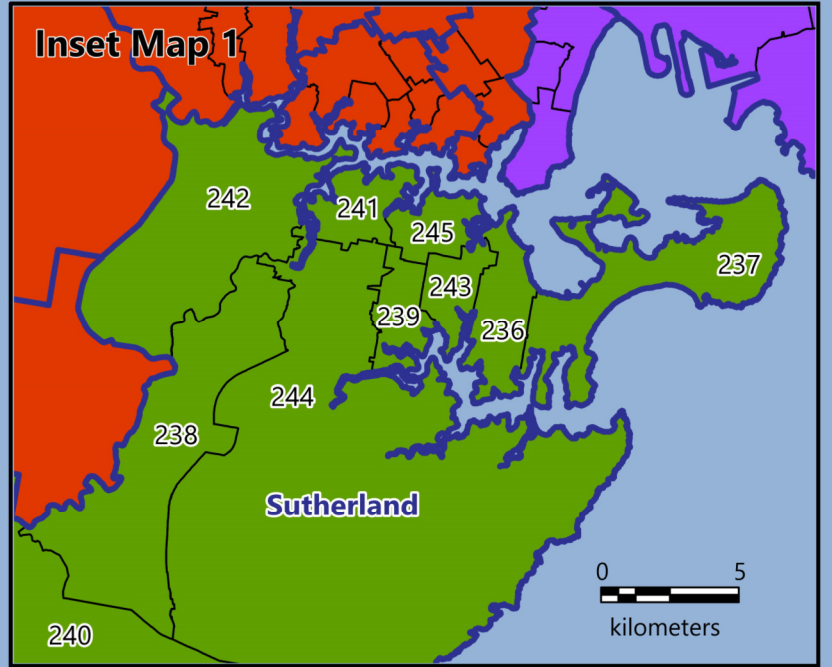

Wollongong Region of the Anglican Diocese of Sydney Showing Parishes and Mission Areas

Regions of the Anglican Diocese of Sydney

- Wollongong
- Northern
- South Sydney
- South Western
- Western Sydney
- Parish boundary
- Mission Area
- Rest of NSW

Parish Number Key

152 Kangaroo Valley	237 Cronulla	253 Gerringong
220 Picton and Wilton	238 Engadine	254 Jamberoo
224 Wollondilly	239 Gynea	255 Keiraville
225 Moss Vale	240 Helensburgh and Stanwell Park	256 Kiama
226 Berry	241 Jannali	257 Oak Flats
227 Bomaderry	242 Menai	258 Port Kembla
228 Bowral	243 Miranda	259 Shellharbour
229 Culburra Beach	244 Sutherland	260 Shellharbour City Centre
230 Jervis Bay and St Georges Basin	245 Sylvania	261 Shoalhaven Heads
231 Mittagong	246 Albion Park	262 West Wollongong
232 Robertson	247 Austinmer	263 Wollongong
233 Sussex Inlet	248 Bulli	264 Nowra
234 Sutton Forest	249 Corrimal	
235 Ulladulla	250 Dapto	plus Berkeley Life Centre, Harbour Church, Hope Anglican Church, Park Rail Anglican and Soul Revival.
236 Caringbah	251 Fairy Meadow	
	252 Figtree	

Approximate parish, Mission Area and Diocesan regional boundaries were derived from a custom aggregation of Statistical Areas Level 1 (Australian Statistical Geography Standard Edition 3, 2021, Australian Bureau of Statistics).

Map prepared by Anglicare Sydney, Social Policy & Research Unit, November 2021.