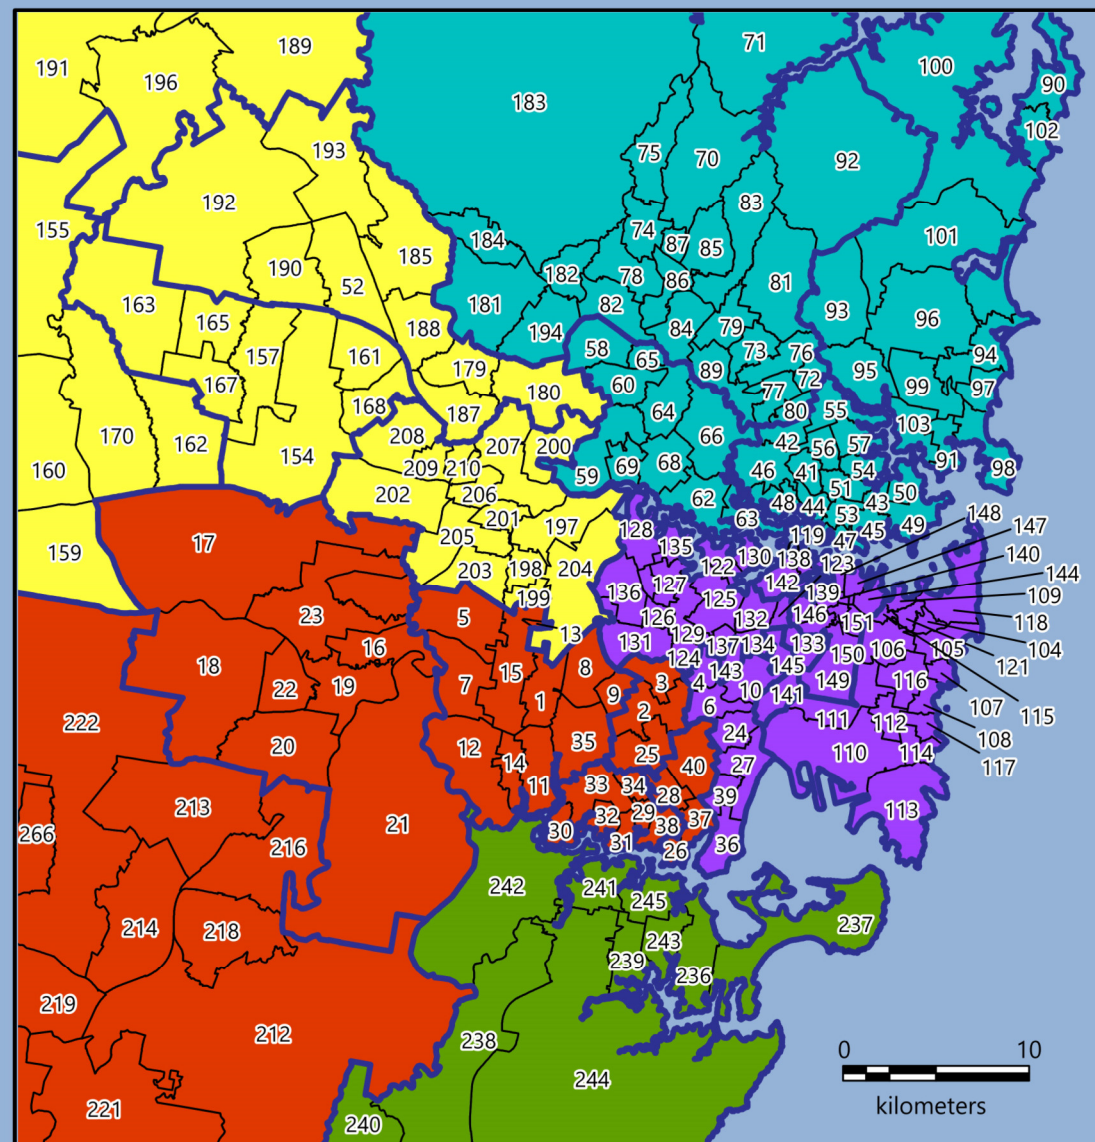

The Anglican Diocese of Sydney Showing Parishes, Mission Areas and Regions

Prepared by Anglicare Sydney,
Social Policy & Research Unit, November 2021.

Regions of the Anglican Diocese of Sydney

- Northern
- South Sydney
- South Western
- Western Sydney
- Wollongong
- Parish boundary
- Mission Area boundary
- Rest of NSW

For parish number list, Mission Area names and parishes not shown on the map, see separate key.

See Inset Map

Inset Map: Central Sydney Metropolitan Area

Approximate parish, Mission Area, regional and Diocesan boundaries were derived from custom aggregations of Statistical Areas Level 1 (Australian Statistical Geography Standard Edition 3, 2021, Australian Bureau of Statistics).